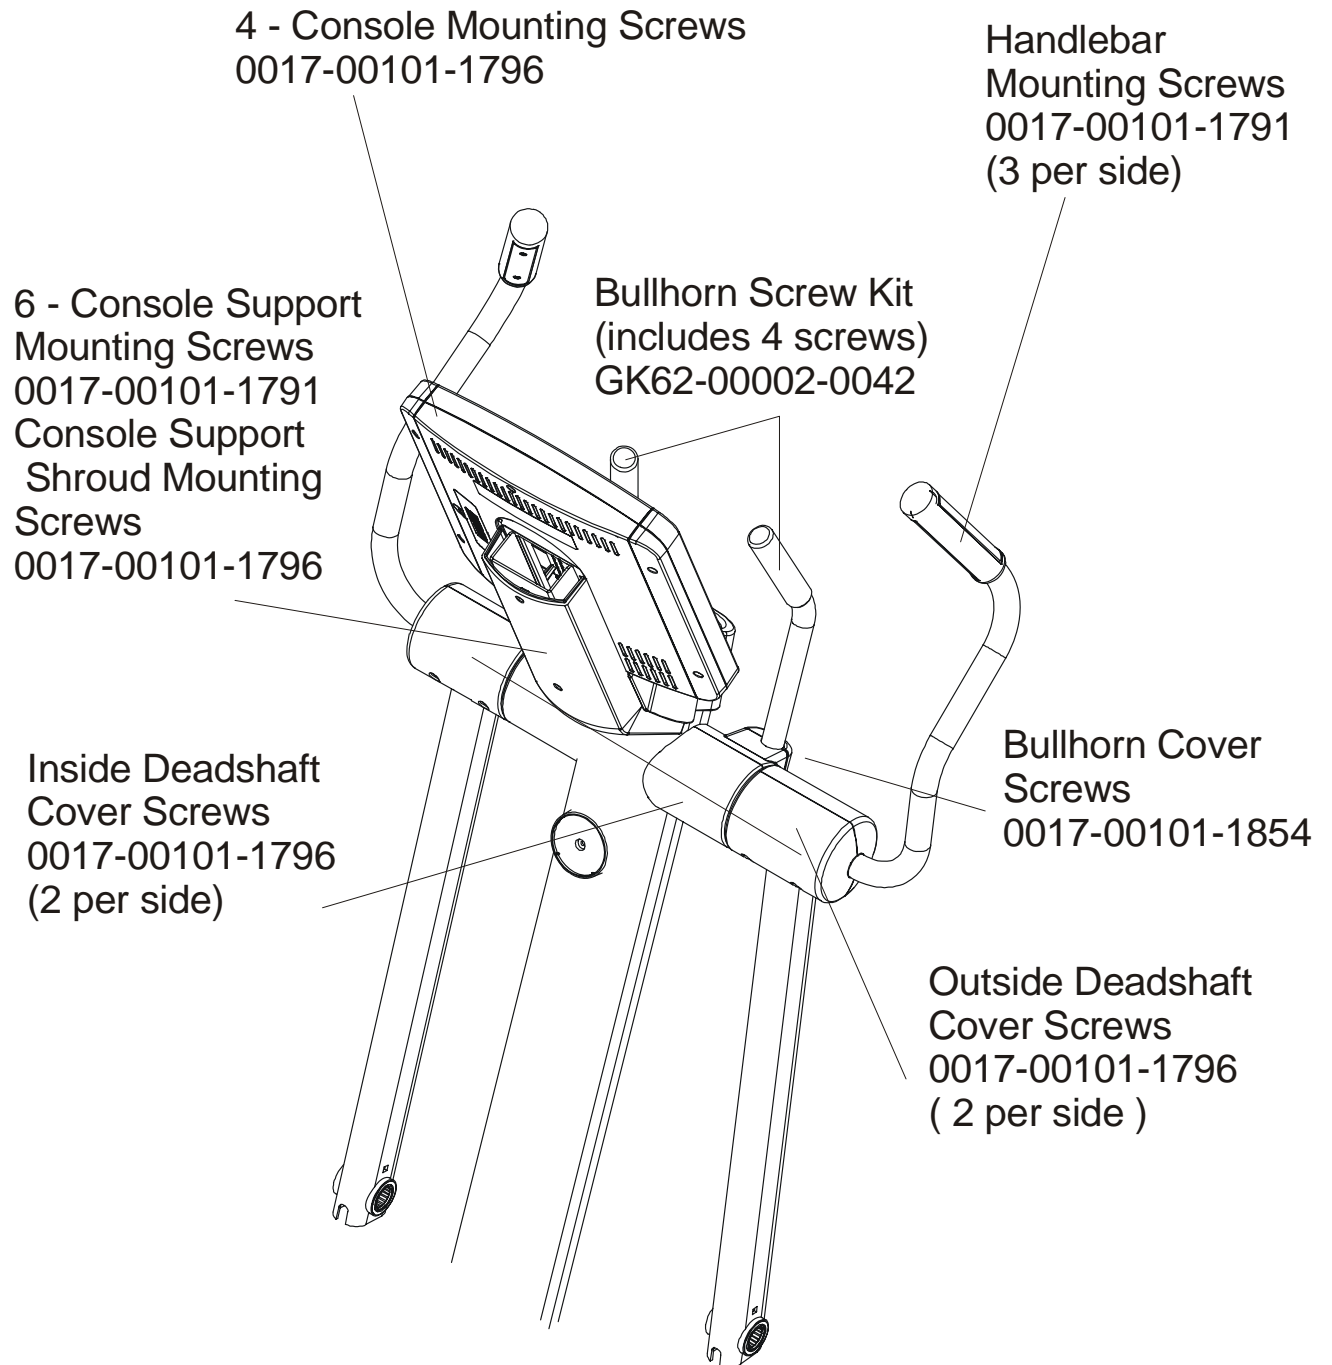

ARCTIC SILVER QUIET DRIVE 95Xi

95X-0XXX-03

Upper Frame Hardware

S/N AXB100000 and up

Items Not Shown:

Accessory Tray	0K62-01022-0000
Mounting Screws (2)	0017-00101-1846